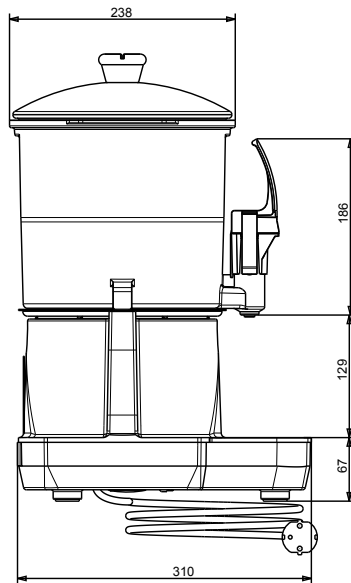

### Short Form Specification

Item No. \_\_\_\_\_

6lt hot chocolate dispenser; compact design. Transparent and extractable bowl that can be easily put in the fridge during the night. The vertical tap is easy to clean and to disassemble.

APPROVAL: \_\_\_\_\_

Experience the Excellence  
[www.electroluxprofessional.com](http://www.electroluxprofessional.com)

Front

Side

Top

**Electric**

Supply voltage: 220-240 V/1 ph/50 Hz  
Electrical power, max: 0.85 kW

**Key Information:**

Net weight: 6.2 kg  
Shipping weight: 8 kg  
Shipping height: 530 mm  
Shipping width: 350 mm  
Shipping depth: 380 mm  
Shipping volume: 0.07 m<sup>3</sup>