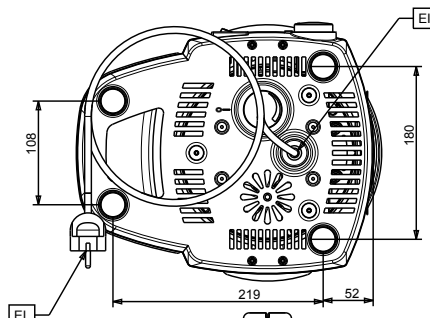

APPROVAL: \_\_\_\_\_

Experience the Excellence  
[www.electroluxprofessional.com](http://www.electroluxprofessional.com)

Front

Side

Top

**Electric**

Supply voltage: 220-240 V/1 ph/50 Hz  
Electrical power, max: 0.85 kW

**Key Information:**

Net weight: 6.2 kg  
Shipping weight: 8 kg  
Shipping height: 530 mm  
Shipping width: 350 mm  
Shipping depth: 380 mm  
Shipping volume: 0.07 m<sup>3</sup>